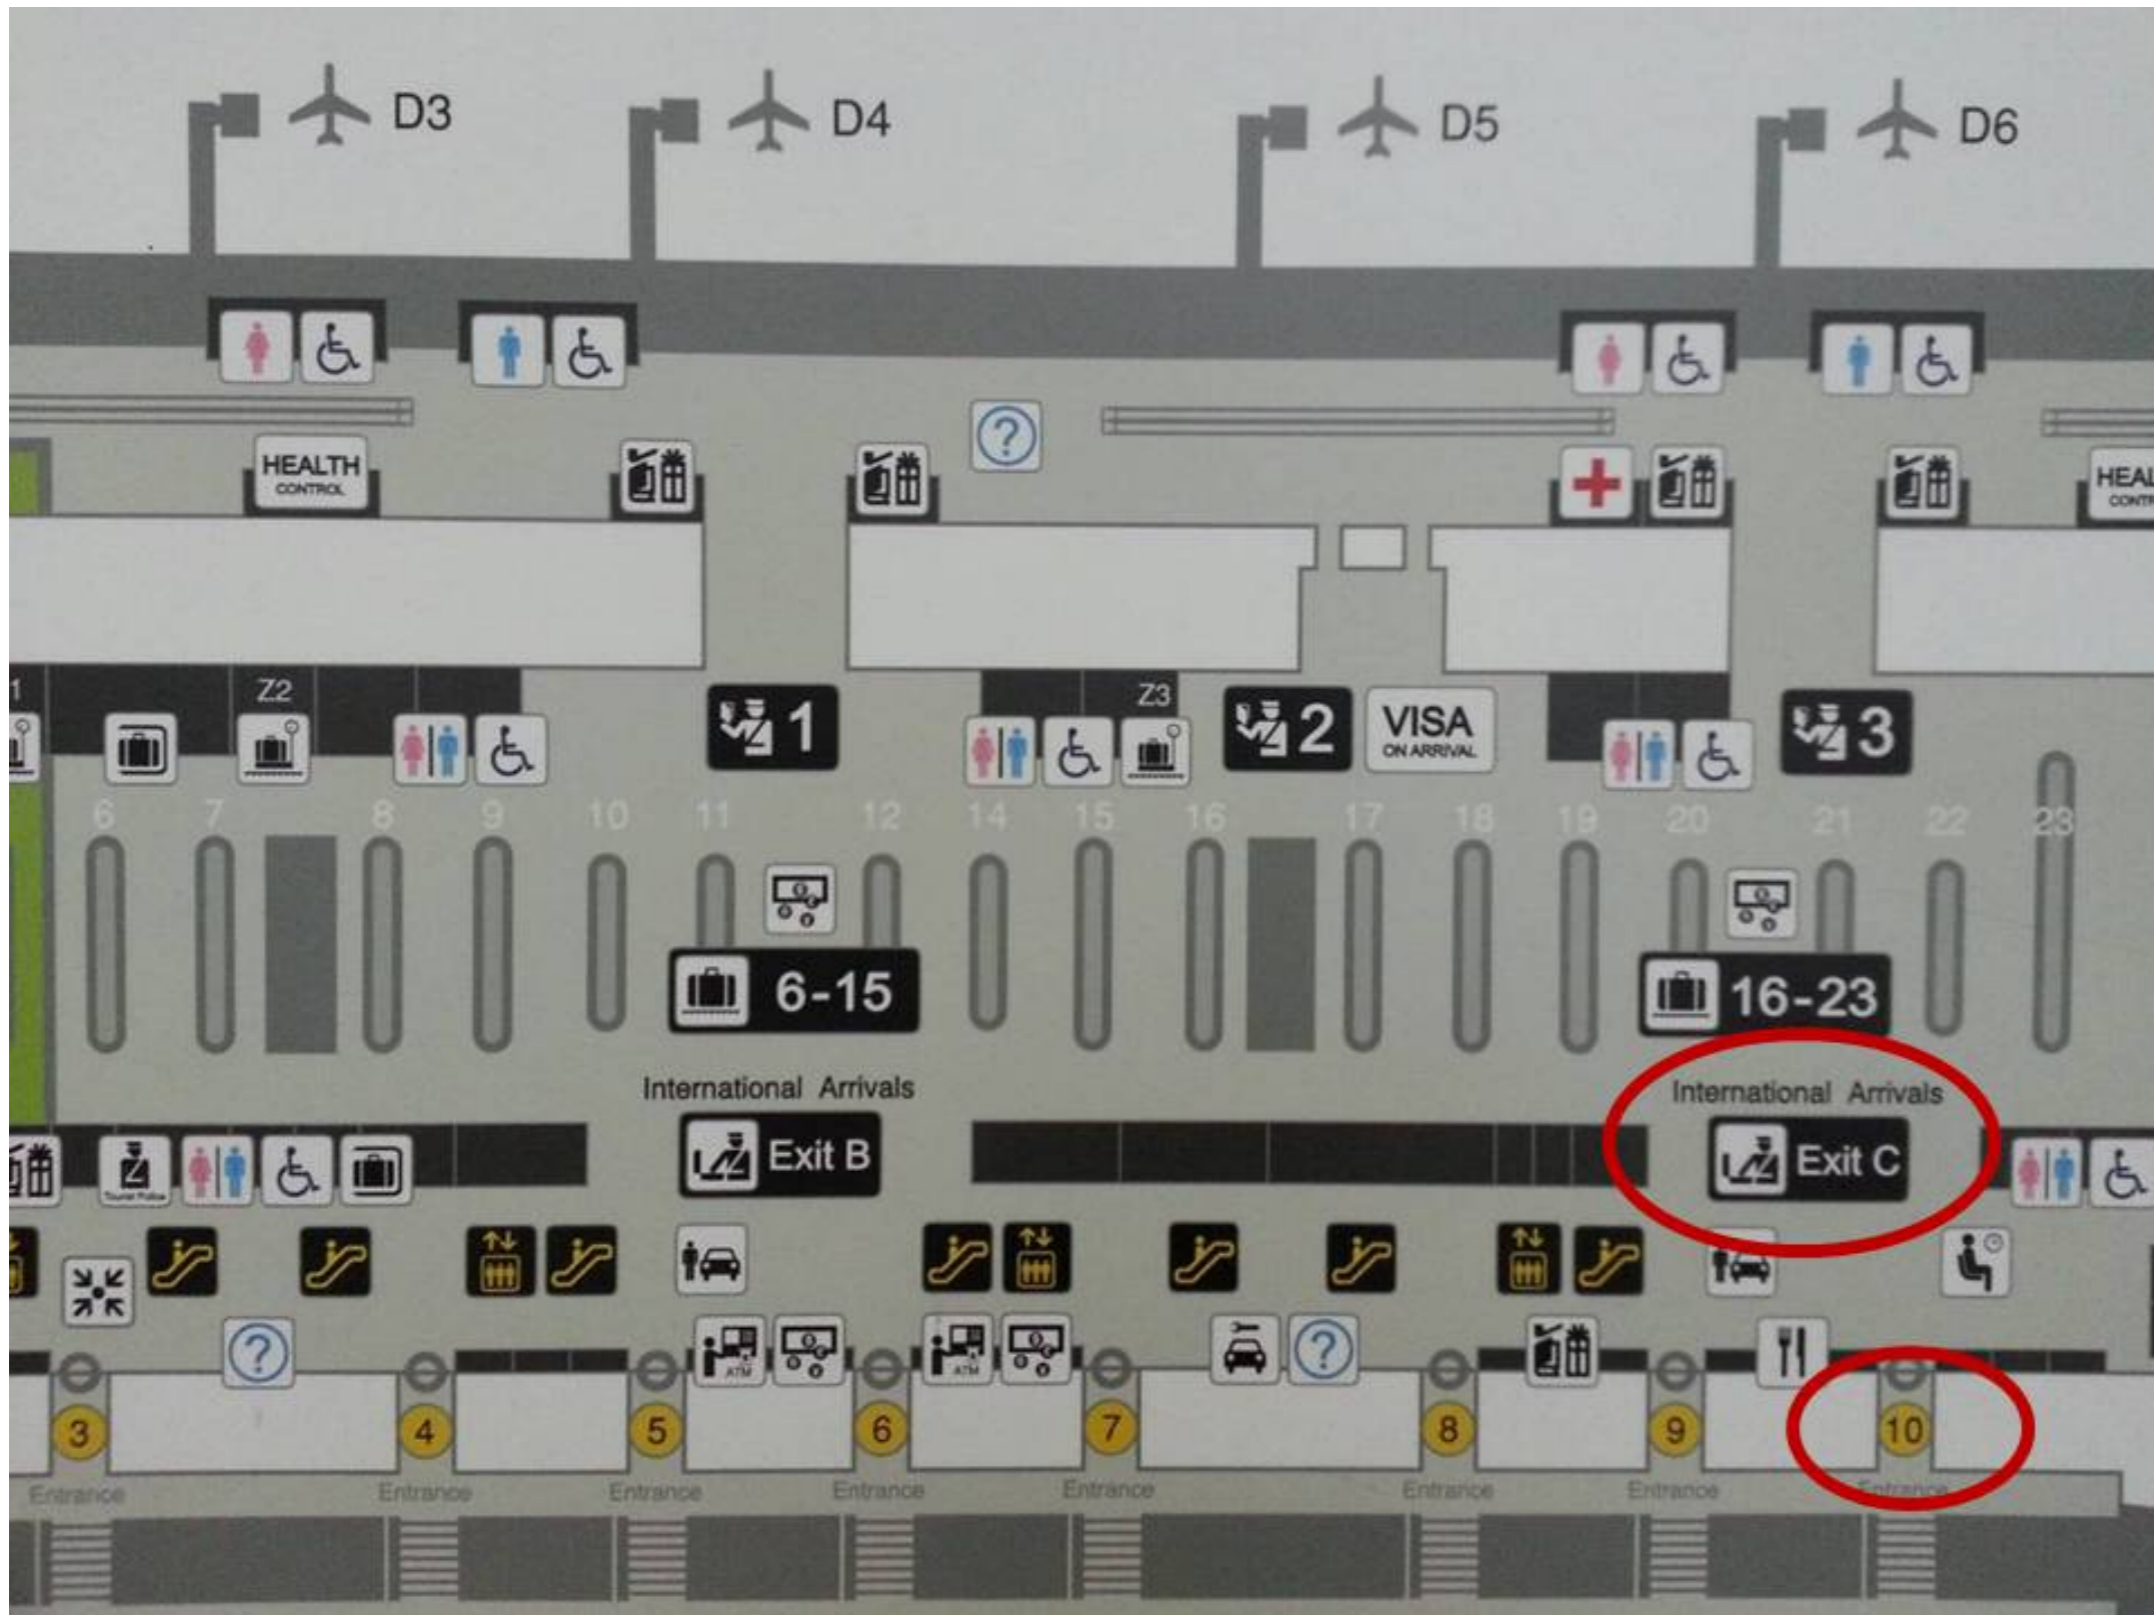

SUVARNABHUMI

KHUN WORAPHOT +668 1823 5854